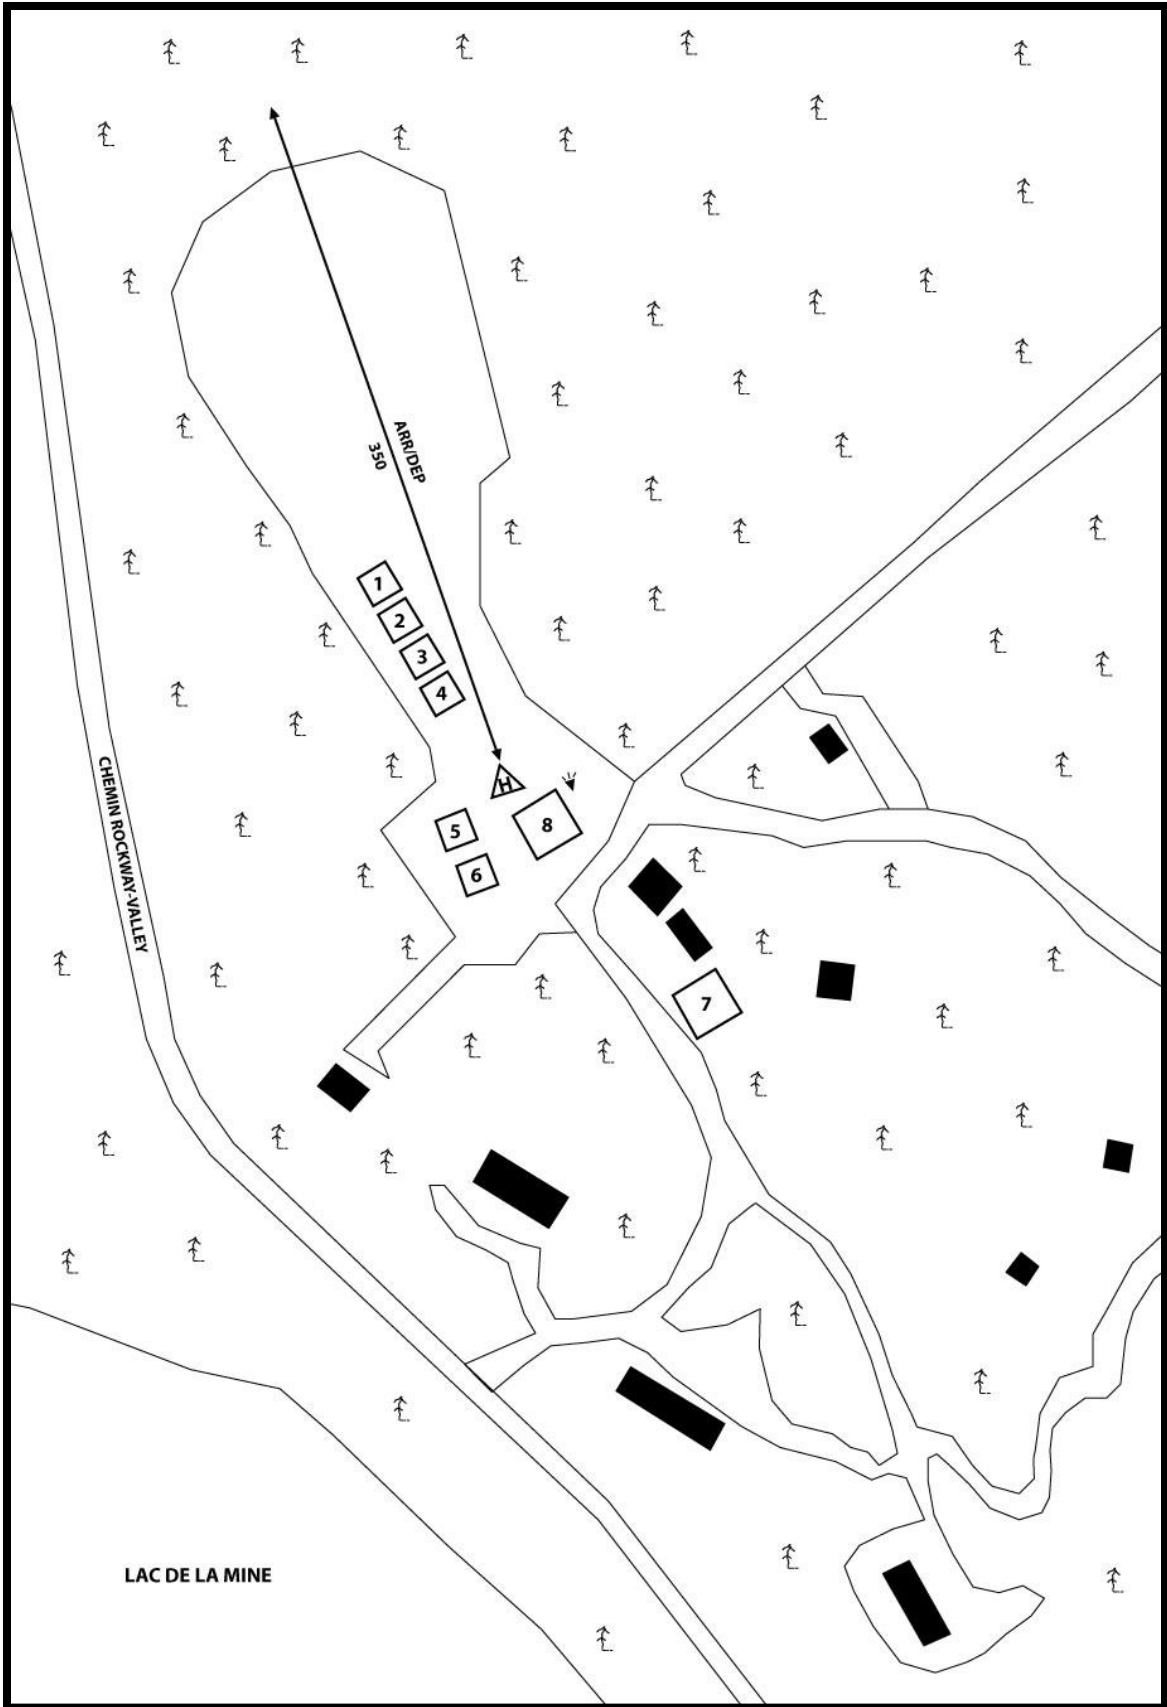

KANATA TREMBLANT
UNIQUELY LUXURIOUS

Code d'aéroport : **CKT6 (dans CFS et ForeFlight)**

Physical Information

Location	N45 59 30 W74 44 59
Elevation	950'
Magnetic Variation	15W
Time Zone	UTC-5(4)
Charts	VTA A5002
OPER	Air Kanata , 1-877-734-3414 x23 , info@airkanata.com PPR
PF	B-1,5,6,7,8 C-2 D-4
SERVICES	S-4,6
HELI DATA	FATO/TLOF 30'x30' CONC Safety Area 100'x60' GRVL Parking Pad 1: 40'x40' GRVL Parking Pad 2: 40'x40' GRVL Parking Pad 3: 40'x40' GRVL Parking Pad 4: 40'x40' GRVL Parking Pad 5: 40'x40' GRVL Parking Pad 6: 40'x40' GRVL Parking Pad 7: 80'x75' GRVL Parking Pad 8: 96'x96' GRVL RCR Opr
PRO	For noise mitigation arr/dep north of heli as shown on sat picture. Day use only.
COMM	ATF 123.2

Site Photos